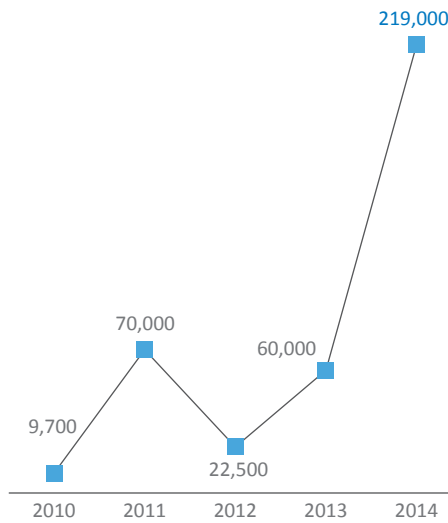

# Refugees and migrants crossing the Mediterranean to Europe

Overview of arrival trends as of 30 June 2015

2015 arrivals as of 30 June 2015

**137,000** arrivals by sea

**1,850** dead/missing

2014

**219,000** arrivals by sea

**3,500** dead/missing

**Comparison 2014 - 2015 (Jan-Jun)**

Arrivals by sea

**Evolution of sea arrivals to Europe**

**Top 5 nationalities** for the period Jan - Jun 2015