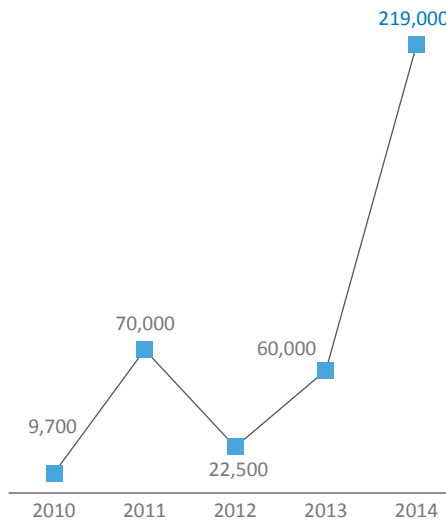

Refugees and migrants crossing the Mediterranean to Europe

Overview of arrival trends as of 30 June 2015

2015 arrivals as of 30 June 2015

137,000 arrivals by sea

1,850 dead/missing

2014

219,000 arrivals by sea

3,500 dead/missing

Comparison 2014 - 2015 (Jan-Jun)

Arrivals by sea

Evolution of sea arrivals to Europe

Top 5 nationalities for the period Jan - Jun 2015