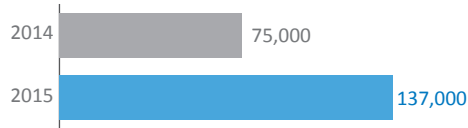

Refugees and migrants crossing the Mediterranean to Europe

Overview of arrival trends as of 30 June 2015

2015 arrivals as of 30 June 2015

137,000 arrivals by sea

1,850 dead/missing

2014

219,000 arrivals by sea

3,500 dead/missing

Comparison 2014 - 2015 (Jan-Jun)

Arrivals by sea